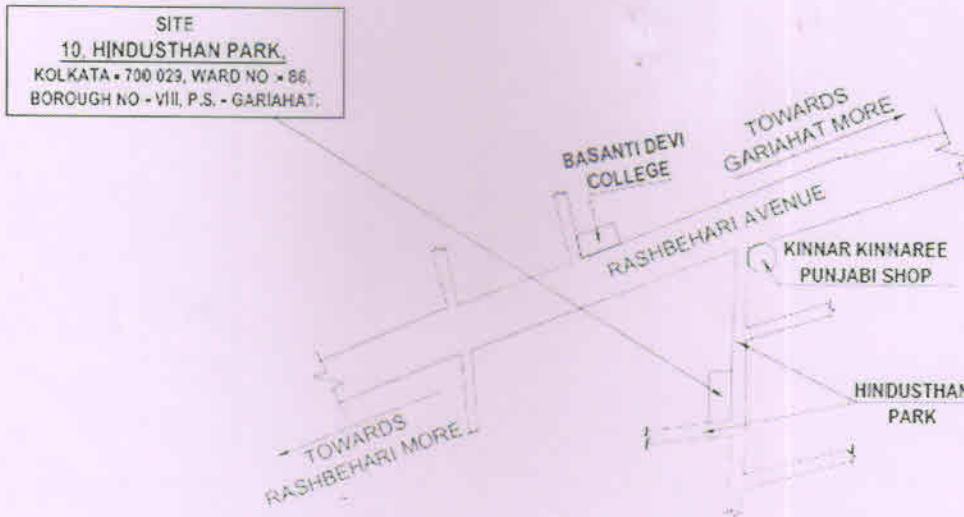

C R CONSTRUCTION

PAN: AARFC8898B

GSTIN: 19AARFC8898B1ZQ

Regd. Office: 65/1A, Hindusthan Park, Police Station Gariahat, Kolkata-700029

TO WHOM IT MAY CONCERN

Location plan of proposed project "Jyotirmoyee Abashon" situated at Premises No -10, Hindusthan Park, Ward No. 086, Borough- VIII, P.O. Gariahat, P.S. Gariahat, Kolkata-700029, is shown below:

KEY PLAN

SCALE - 1:600

Latitude: 22.583079
Longitudes: 88.377706

For M/s C R Construction
C R CONSTRUCTION

Suman Chattopadhyay
Partner

Suman Chattopadhyay
Partner